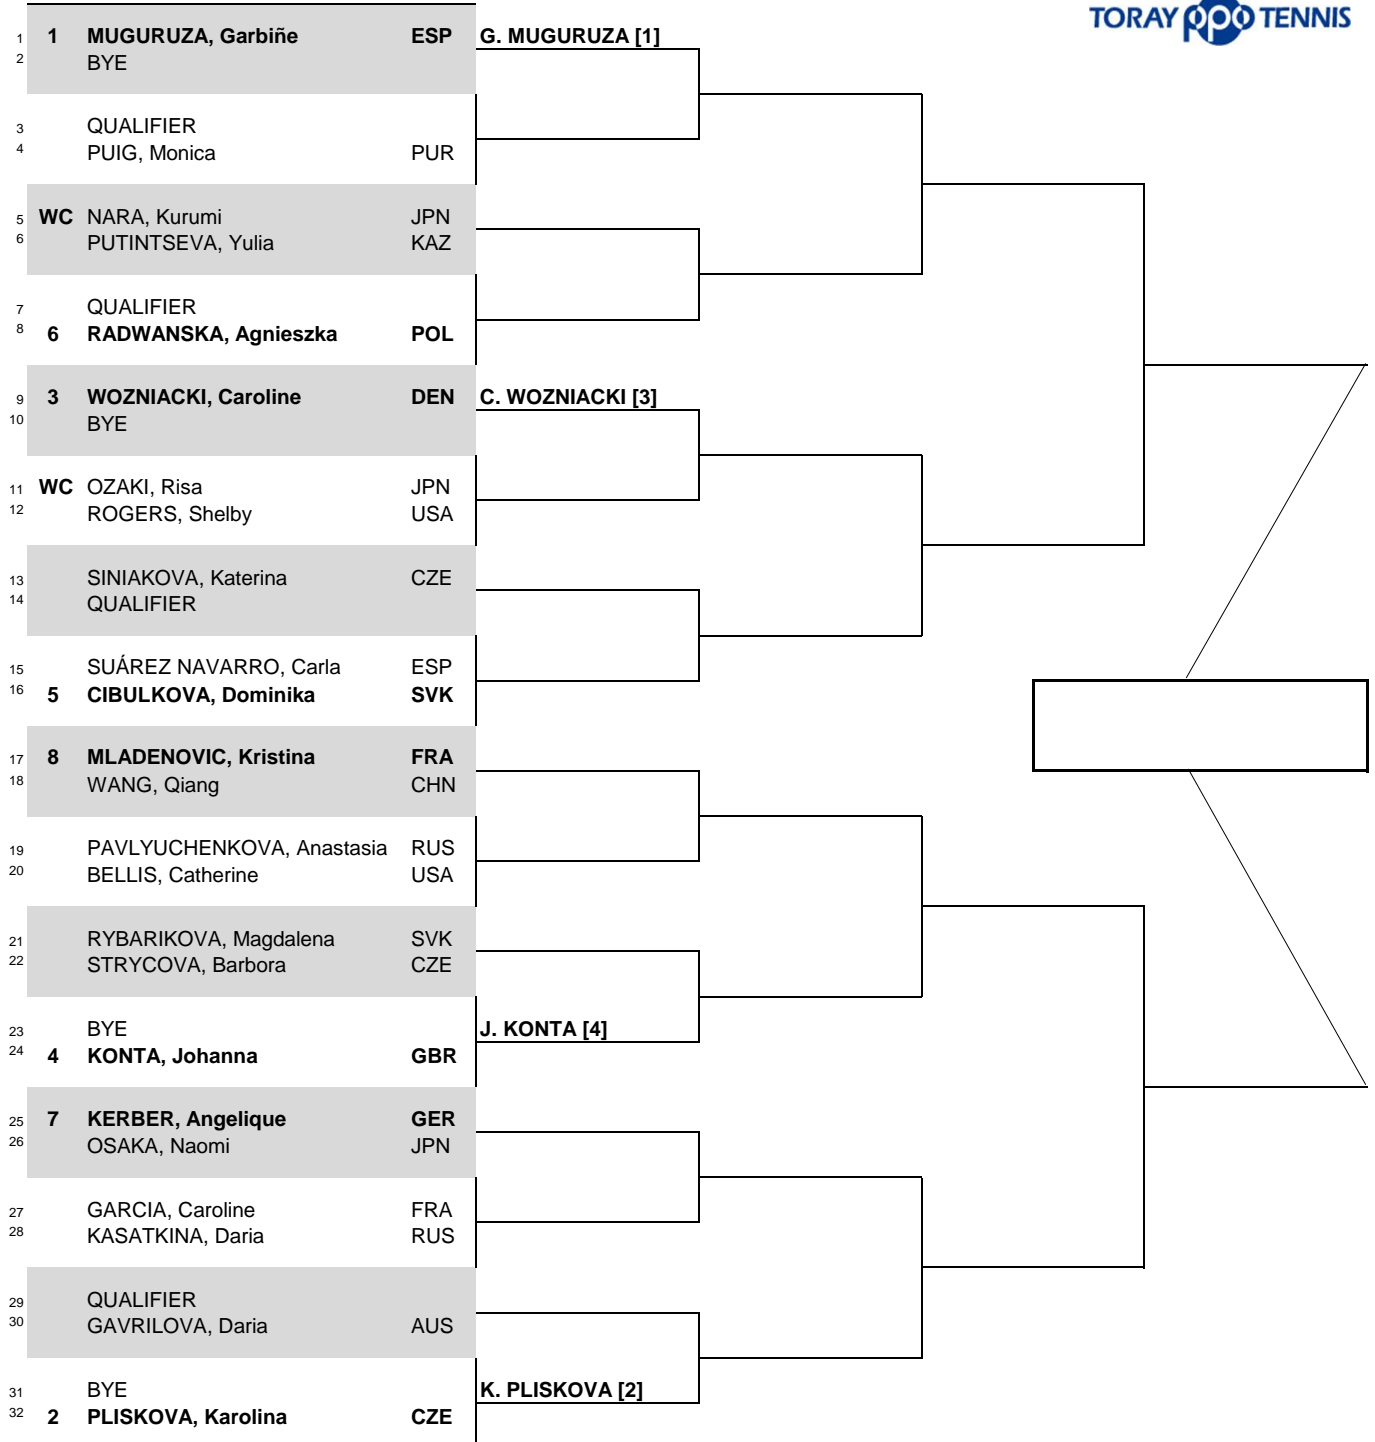

# TORAY PPO TENNIS

CITY, COUNTRY  
Tokyo, Japan

TOURNAMENT DATES  
16 - 24 September 2017

SURFACE  
Hard, Decoturf

TOTAL FINANCIAL COMMITMENT  
\$1,000,000

STATUS NAT MAIN DRAW SINGLES

WTA TOUR, Inc. © Copyright 2016

SEEDED PLAYERS	RANK	PRIZE MONEY	POINTS	ALTERNATES / LUCKY LOSERS	RETIREMENTS/WALKOVERS
1 MUGURUZA, Garbiñe	1 WINNER	\$194,860	470		
2 PLISKOVA, Karolina	4 FINALIST	\$104,040	305		
3 WOZNIACKI, Caroline	6 SEMI-FINALIST	\$55,575	185		
4 KONTA, Johanna	7 QUARTER-FINALIST	\$22,635	100	WITHDRAWALS	
5 CIBULKOVA, Dominika	9 SECOND ROUND	\$12,140	55		
6 RADWANSKA, Agnieszka	11 FIRST ROUND	\$7,702	1		
7 KERBER, Angelique	14	FOLLOW LIVE SCORING AT www.WTATENNIS.com			
8 MLADENOVIC, Kristina	15	LAST DIRECT ACCEPTANCE			
		Monica Puig, 69	WTA SUPERVISOR(S)	Giulia Orlandi	